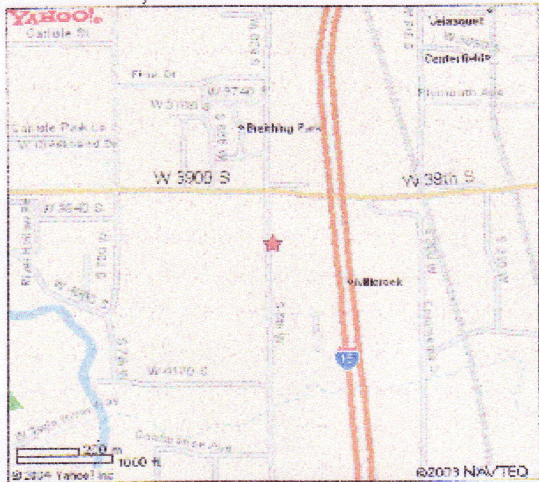

house of speed

SALT LAKE FASTKART
3969 S 500 W

ONLINE STORE
GIFT CARDS, APPAREL, PARTS, SCOOTERS

JAGUAR RACERS

March 28th
11 A.M.

DIRECTIONS:

From North: Take 3320 South exit off I-15 and go south on 500 West to 3969 South.

From South: Take 4500 South exit off I-15 and go north on 500 West to 3969 South.

HOURS:

Monday 4-9pm

Tuesday-Thursday 11am-10pm

Friday-Saturday 11am-11pm

Sunday 12pm-6pm

Terry's Jaguar Parts

Terry's Jaguar Parts (800) 851-9438
117 East Smith Street, Benton, Illinois 62812