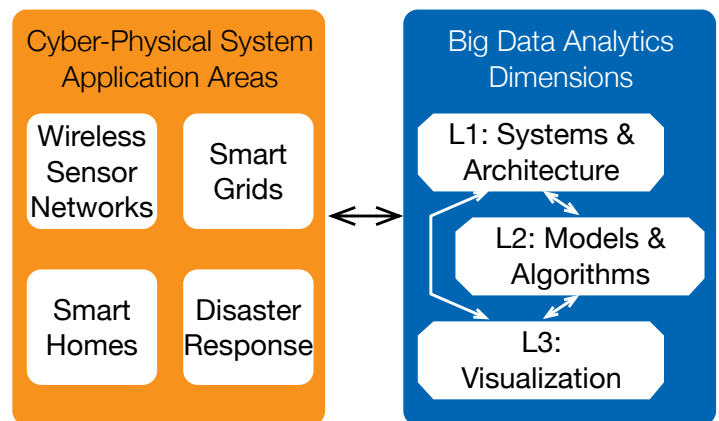

# BIGDatA REU Program @

BIG Data Analytics for Cyber-physical Systems

This BIGDatA REU program provides funded learning and research opportunities to undergraduates to pursue future academic and career goals in Computing, especially in big data analytics for cyber-physical systems.

Research projects will involve combinations of Application Areas and Analytics Dimensions