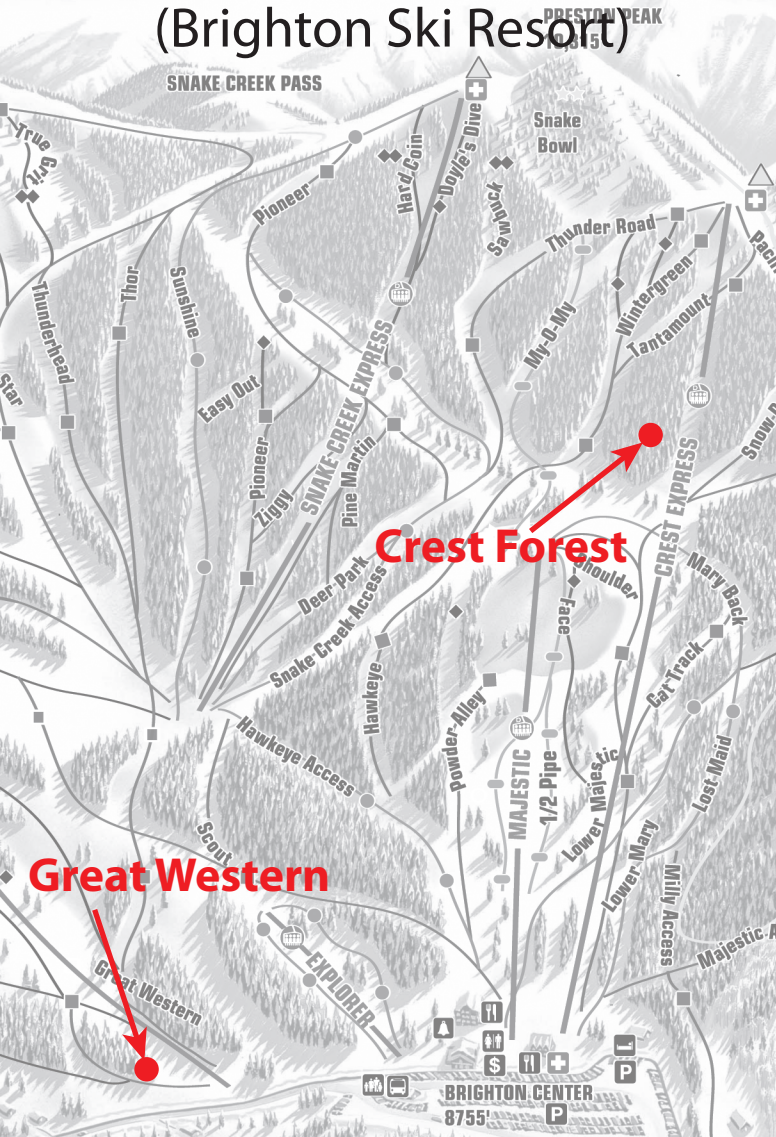

# Map of Node Location (Brighton Ski Resort)

**Crest Forest**

**Great Western**

BRIGHTON CENTER  
8755